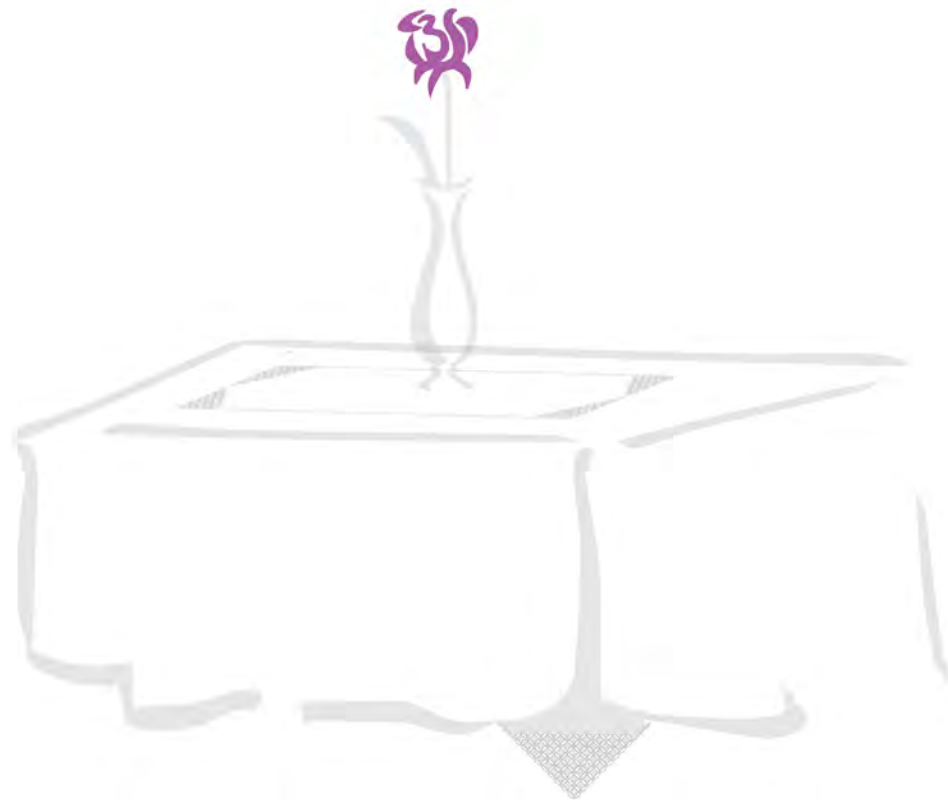

Placemat layout